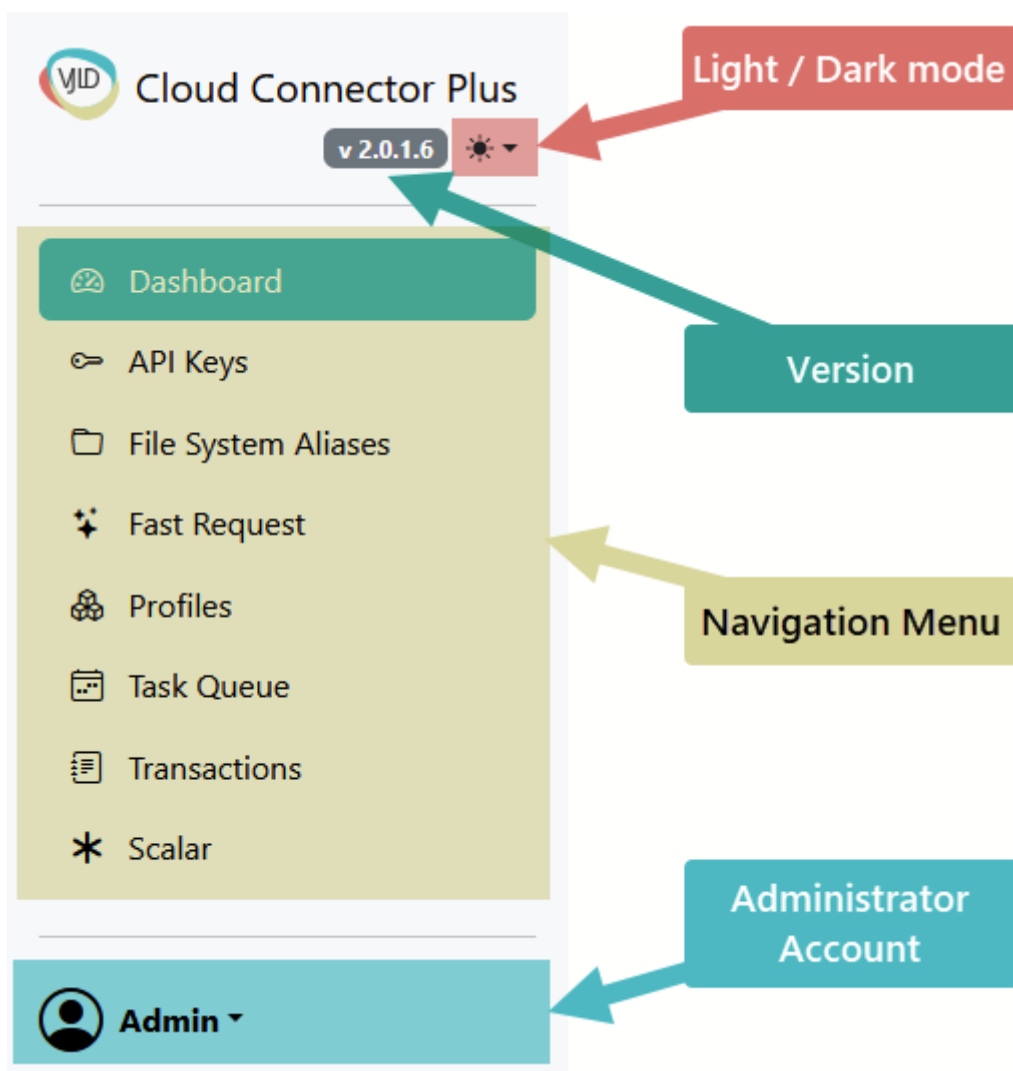

## Areas

- Version
- Dark/Light mode switch
- Navigation menu
- Administrator Account menu

Revision #3

Created 23 August 2025 00:34:37 by VJLD Admin

Updated 23 August 2025 14:19:36 by VJLD Admin