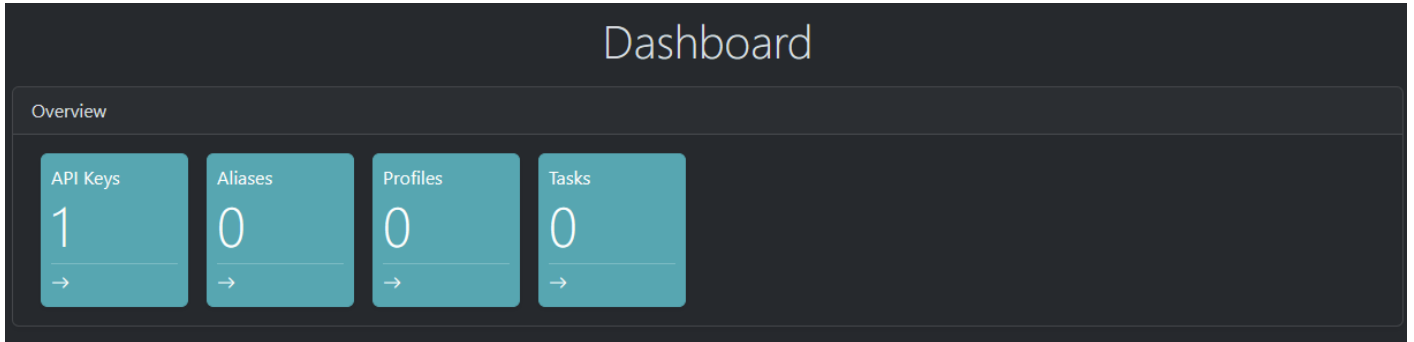

# Dashboard

Dashboard is providing you KPI and shortcut access to specific area

Revision #2

Created 13 August 2025 23:09:31 by VJLD Admin

Updated 22 August 2025 23:59:07 by VJLD Admin